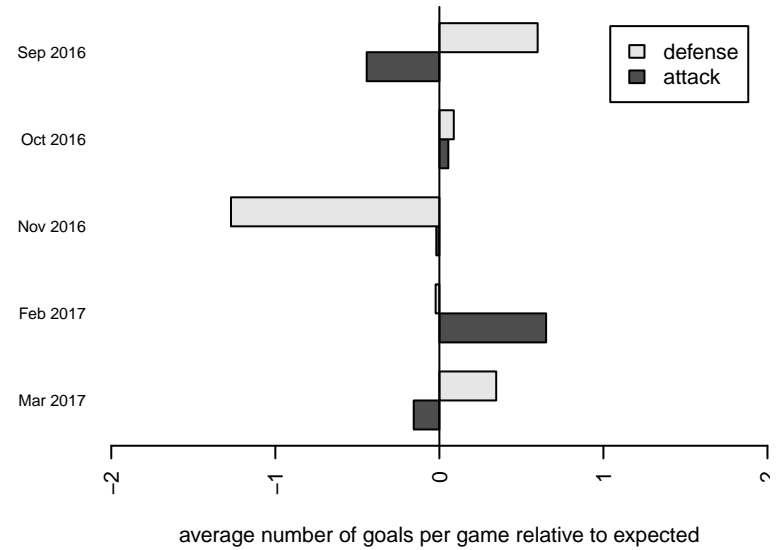

Performance relative to 13 month average