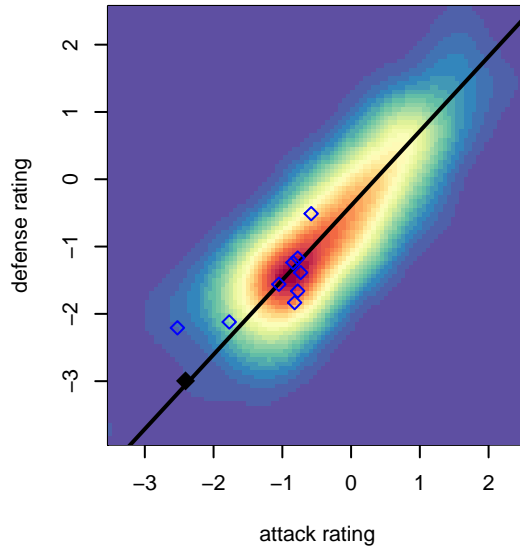

# Shoreline SC Verrou G05

Shoreline, WA  
 G05 total strength=17  
 attack=0.09 defense=0.05  
 fall league = PSPL Copa U12  
 spr league = Spr PSPL Copa U12

alt names used:  
 Shoreline Sports Club Verrou G05  
 Shoreline Sports Club Verrou G05

Venues played:  
 2016 PSPL Copa U12  
 2016 Spr PSPL Copa U12

**Shoreline SC Verrou G05**  
 Dots are actual minus expected GF (blue circles) and GA (red triangles).  
 Blue line is smoothed change in attack strength. Red is smoothed change in defense strength.

**attack and defense variance (black dot)  
relative to other teams  
and top 10 in region**

**attack and defense rating  
relative to others at age  
and all opponents in last 13 months**

**Performance relative to 13 month average**