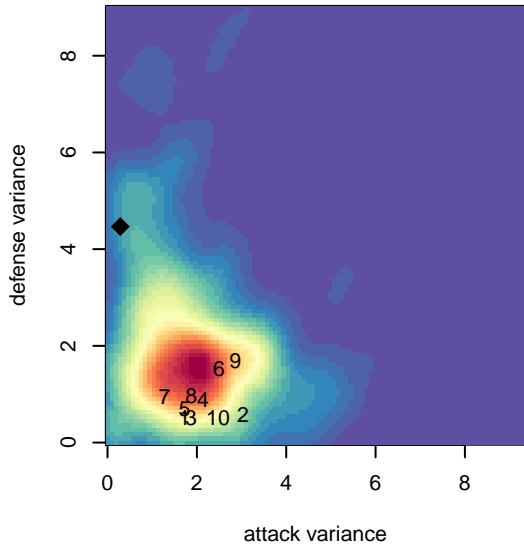

# Shoreline SC Verrou G05

Shoreline, WA  
 G05 total strength=17  
 attack=0.09 defense=0.05  
 fall league = PSPL Copa U12  
 spr league = Spr PSPL Copa U12

alt names used:  
 Shoreline Sports Club Verrou G05  
 Shoreline Sports Club Verrou G05

Venues played:  
 2016 PSPL Copa U12  
 2016 Spr PSPL Copa U12

**Shoreline SC Verrou G05**  
 Dots are actual minus expected GF (blue circles) and GA (red triangles).  
 Blue line is smoothed change in attack strength. Red is smoothed change in defense strength.

**attack and defense variance (black dot)  
relative to other teams  
and top 10 in region**

**attack and defense rating  
relative to others at age  
and all opponents in last 13 months**

**Performance relative to 13 month average**