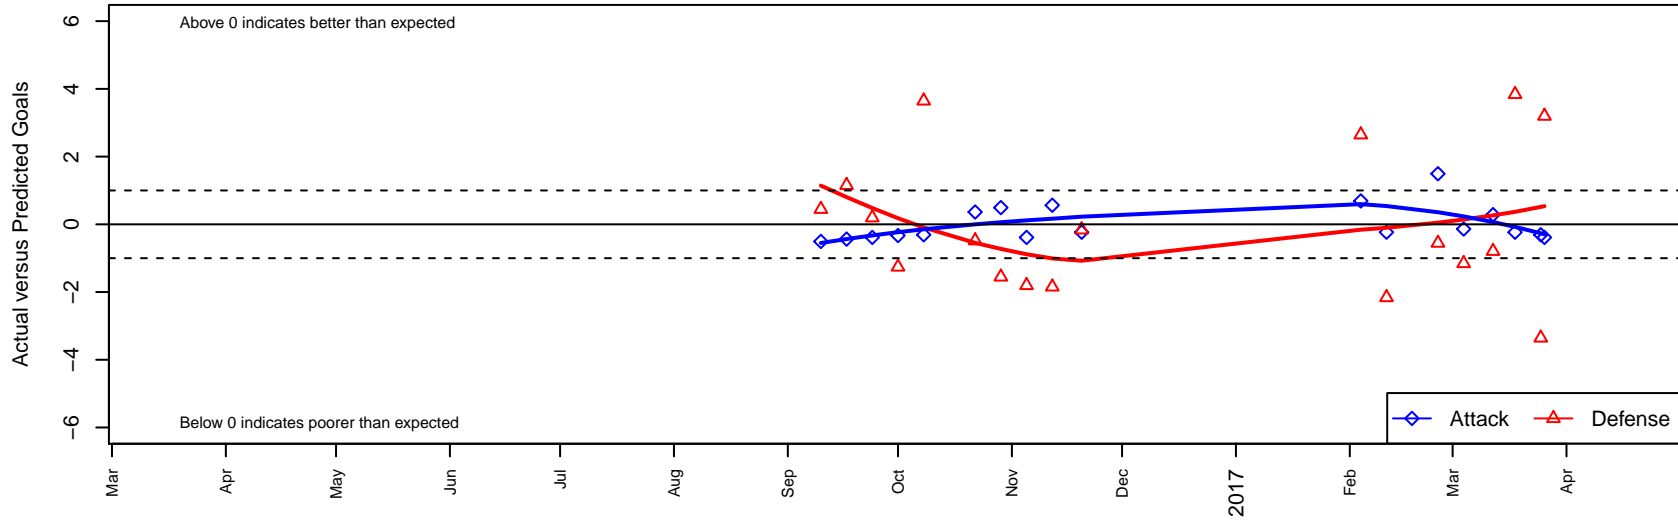

# Shoreline SC Verrou G05

Shoreline, WA  
 G05 total strength=17  
 attack=0.09 defense=0.05  
 fall league = PSPL Copa U12  
 spr league = Spr PSPL Copa U12

alt names used:  
 Shoreline Sports Club Verrou G05  
 Shoreline Sports Club Verrou G05

Venues played:  
 2016 PSPL Copa U12  
 2016 Spr PSPL Copa U12

**Shoreline SC Verrou G05**  
 Dots are actual minus expected GF (blue circles) and GA (red triangles).  
 Blue line is smoothed change in attack strength. Red is smoothed change in defense strength.

**attack and defense variance (black dot)  
relative to other teams  
and top 10 in region**

**attack and defense rating  
relative to others at age  
and all opponents in last 13 months**

**Performance relative to 13 month average**