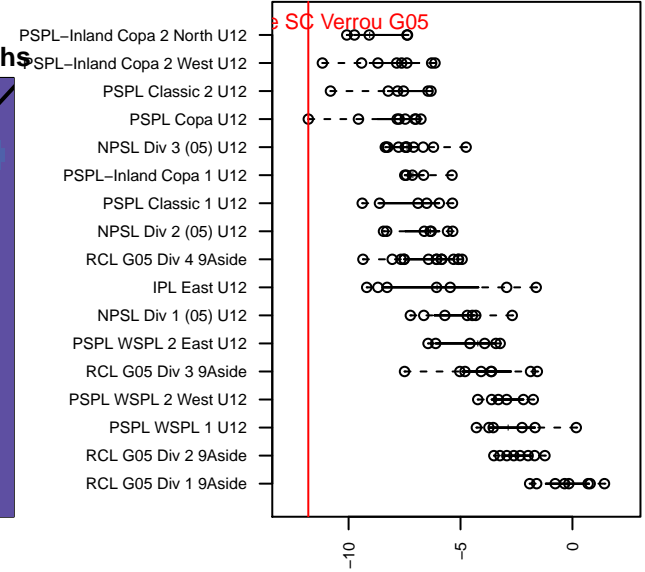

# Shoreline SC Verrou G05

Shoreline, WA  
 G05 total strength=17  
 attack=0.09 defense=0.05  
 fall league = PSPL Copa U12  
 spr league = Spr PSPL Copa U12

alt names used:  
 Shoreline Sports Club Verrou G05  
 Shoreline Sports Club Verrou G05

Venues played:  
 2016 PSPL Copa U12  
 2016 Spr PSPL Copa U12

**Shoreline SC Verrou G05**  
 Dots are actual minus expected GF (blue circles) and GA (red triangles).  
 Blue line is smoothed change in attack strength. Red is smoothed change in defense strength.

**attack and defense variance (black dot)  
relative to other teams  
and top 10 in region**

**attack and defense rating  
relative to others at age  
and all opponents in last 13 months**

**Performance relative to 13 month average**